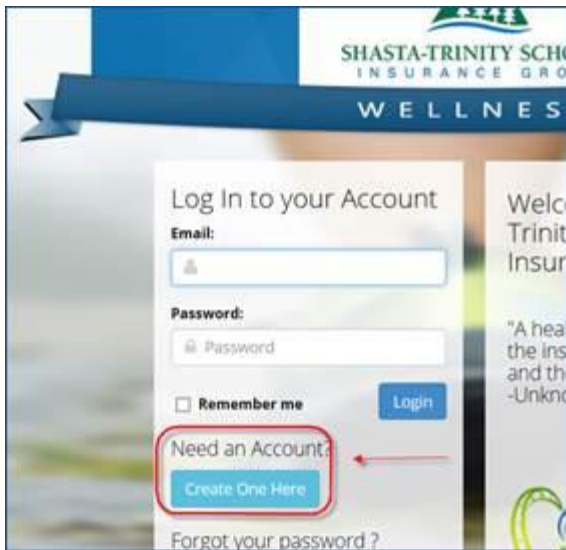

Instructions for new users to Login to FitThumb (for new users after 2-23-15).

Existing users do not need to use the PIN number below.

STSIG new users use the url: <http://stsig.fitthumb.com>

Step 1:

- Need an Account? Click the blue box labeled 'Create One Here' and follow the defined steps to create your account.

Step 2:

- Use the PIN: 4142